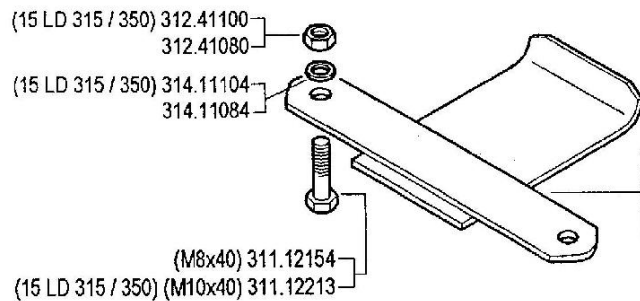

510 - 520 - 530 - 530S ★ - 530S2 ★

- 561.56119 ★ (ACT 280 / 340)
- 590.56051 (15 LD 315 / 350)
- 590.56089 (HONDA Gx120 ★ - Gx160 - Gx200)
- 590.56111 (Yanmar L100 AE)