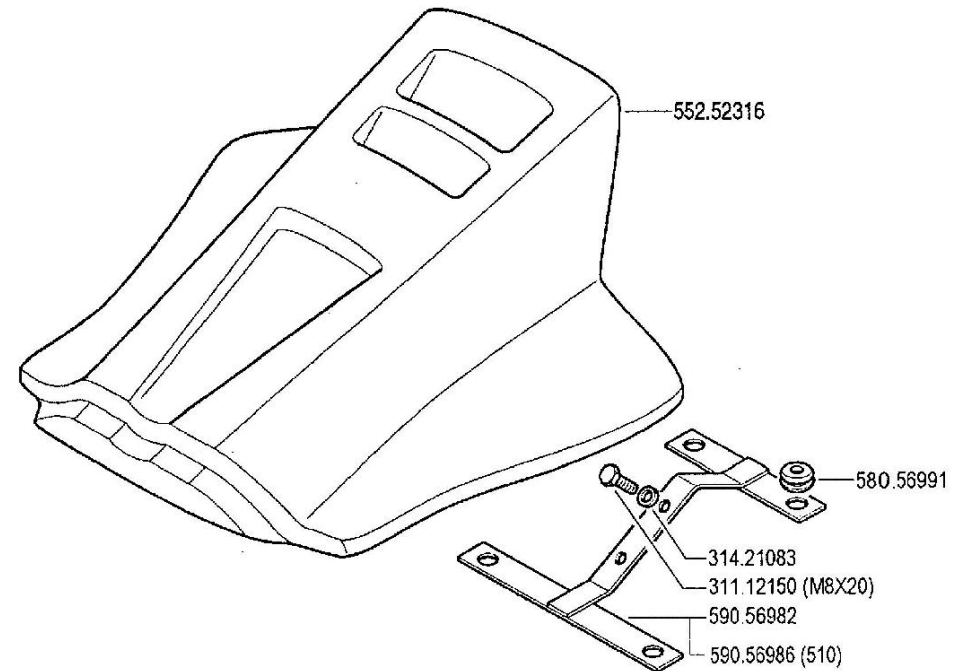

510 - 520 - 530 - 530S ★ - 530S2 ★

- 561.56119 ★ (ACT 280 / 340)
- 590.56051 (15 LD 315 / 350)
- 590.56089 (HONDA Gx120 ★ - Gx160 - Gx200)
- 590.56111 (Yanmar L100 AE)