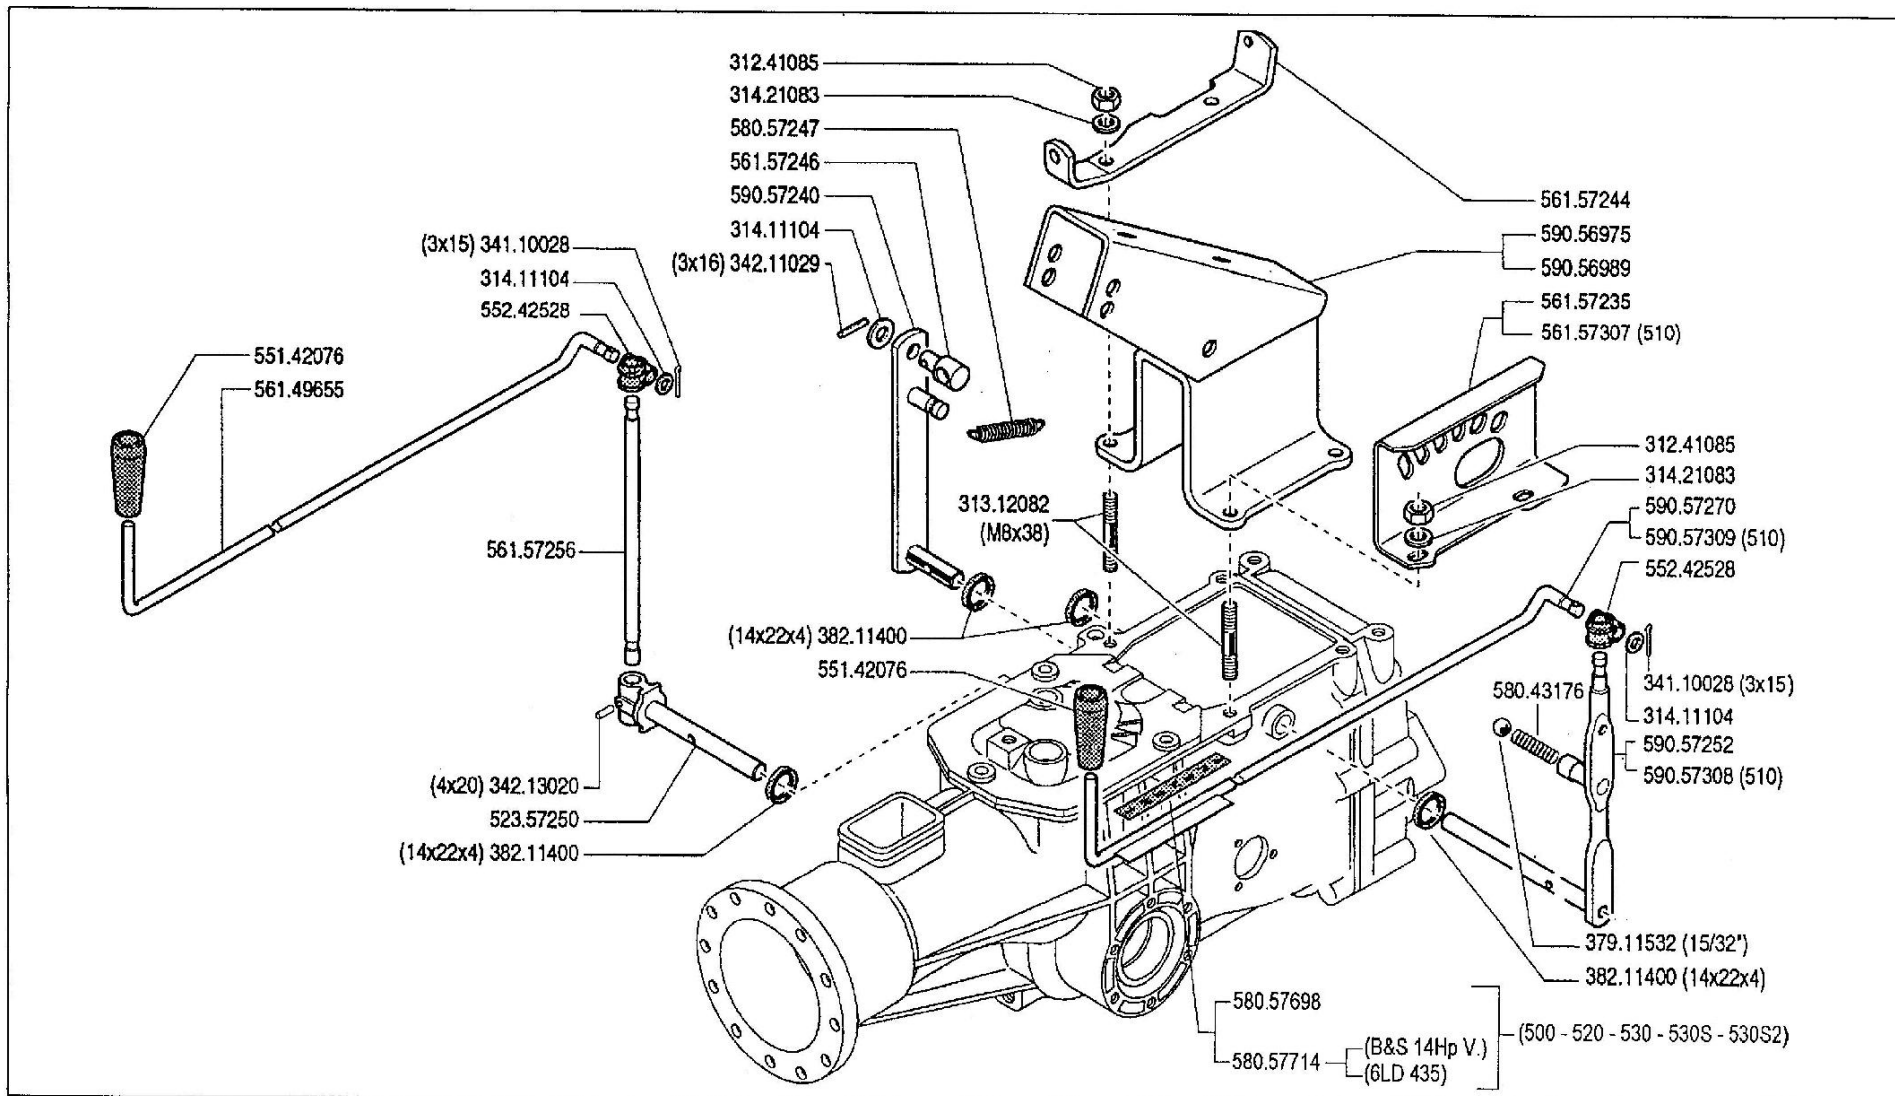

ZENNE

Pos.	Code	Q.ty	Description	Notes
56150361	56150361	0	SPACER	
56157097	56157097	0	EXTENSION	
56157332	56157332	0	U BOLT	
58002429	58002429	0	CLAMPING SCREW	
58002538	58002538	0	COMMAND LEVER	
58026222	58026222	0	LINE AND SHEATH	
58042067	58042067	0	LINE AND SHEATH	
58042202	58042202	0	ADJUSTING SCREW	
58043344	58043344	0	WIRING	
58047543	58047543	0	SPRING	
58047567	58047567	0	SPRING	
58047569	58047569	0	SPRING	
58047629	58047629	0	LINE AND SHEATH	
58047662	58047662	0	MICROSWITCH	
58047665	58047665	0	WIRING	
58047721	58047721	0	WIRING	
58048000	58048000	0	KNOB	
58048005	58048005	0	LINE AND SHEATH	
58048295	58048295	0	SPECIAL RETURN SPRING	
58049670	58049670	0	LINE AND SHEATH	
58050345	58050345	0	SPRING	
58051670	58051670	0	CLEVIS	
58057263	58057263	0	CLAMPING SCREW	
58057293	58057293	0	LINE AND SHEATH	
58057295	58057295	0	LINE AND SHEATH	
58057302	58057302	0	LINE AND SHEATH	
58057306	58057306	0	LINE AND SHEATH	
58150313	58150313	0	CABLE CLAMP	
59057078	59057078	0	COMPLETE HANDLE BAR	