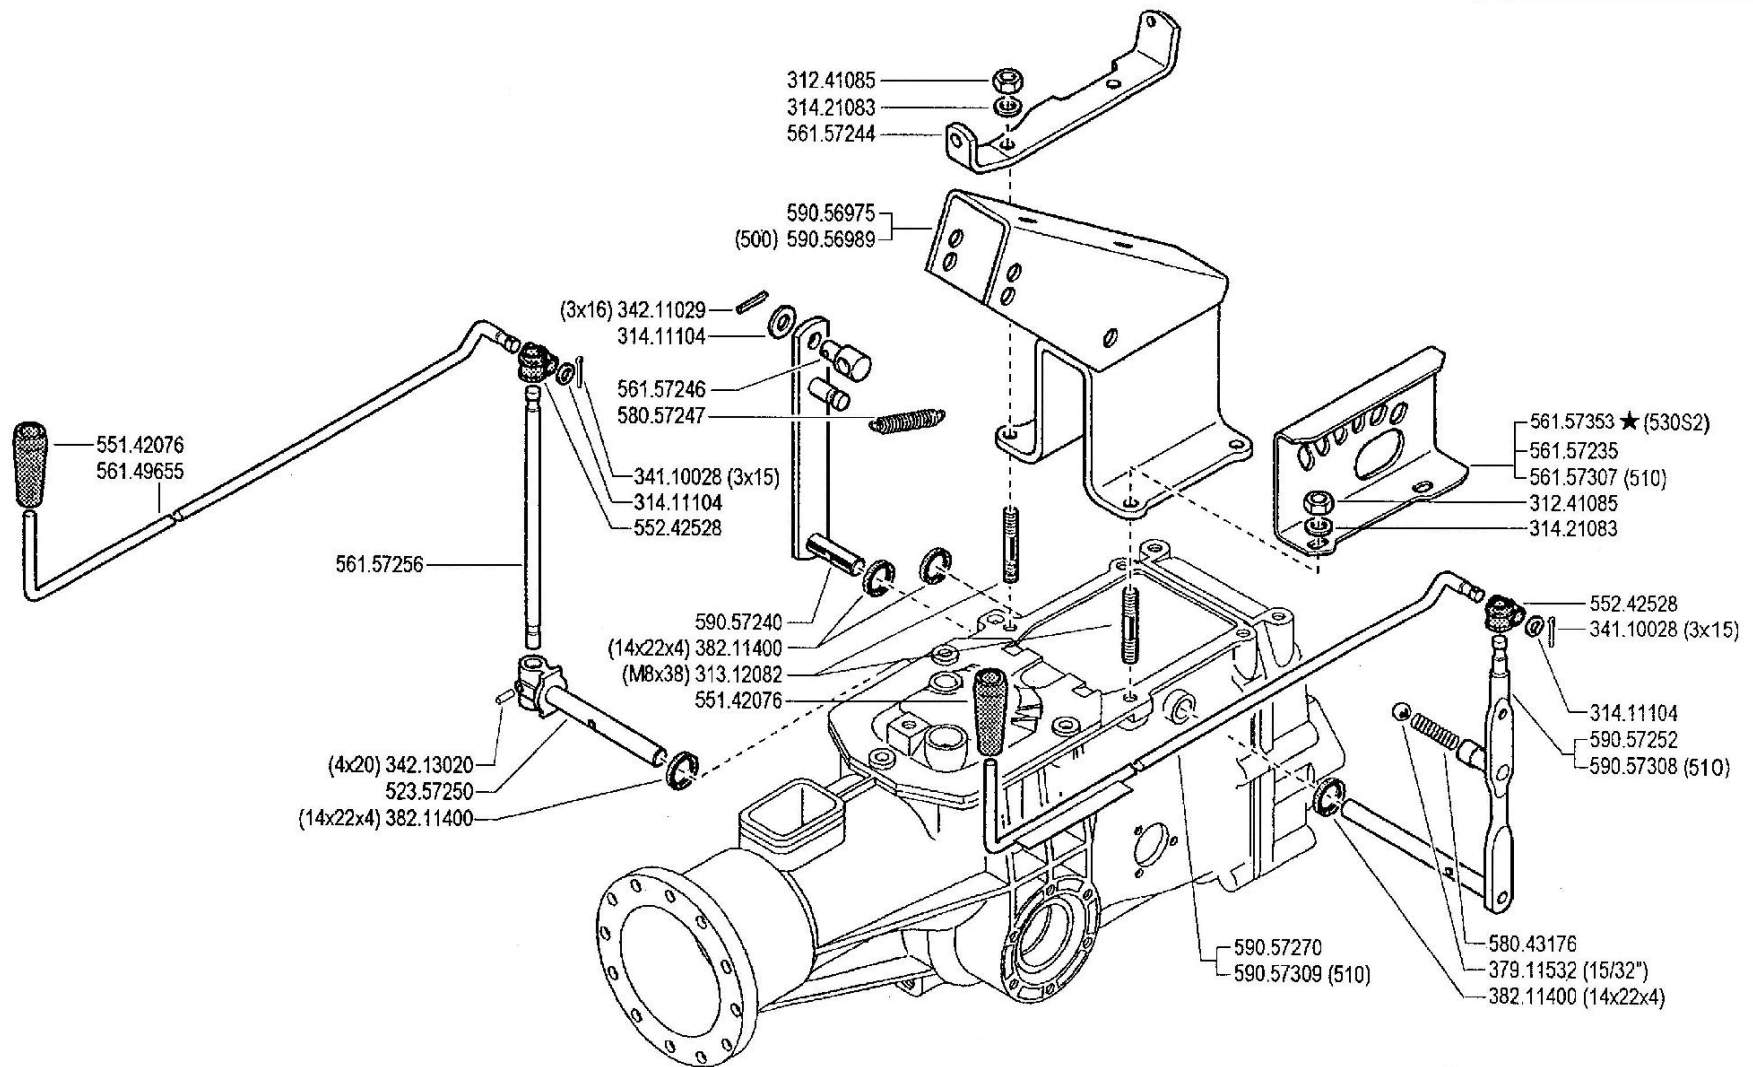

FERRARI

500 serie **95**

COMANDI (500 - 510 - 520 - 530 - 530S2)

CONTROLS
MANDOS

COMMANDES
ANTRIEBE

★ DALLA MACCHINA
DE LA MAQUINA
DE LA MACHINE
FROM THE MACHINE
AB DER MASCHINE

ALLA MACCHINA
A LA MAQUINA
A LA MACHINE
TO THE MACHINE
BIS MASCHINE

09

Rev.
4

N. 721207
721255

721222

1/2004

ZEMME