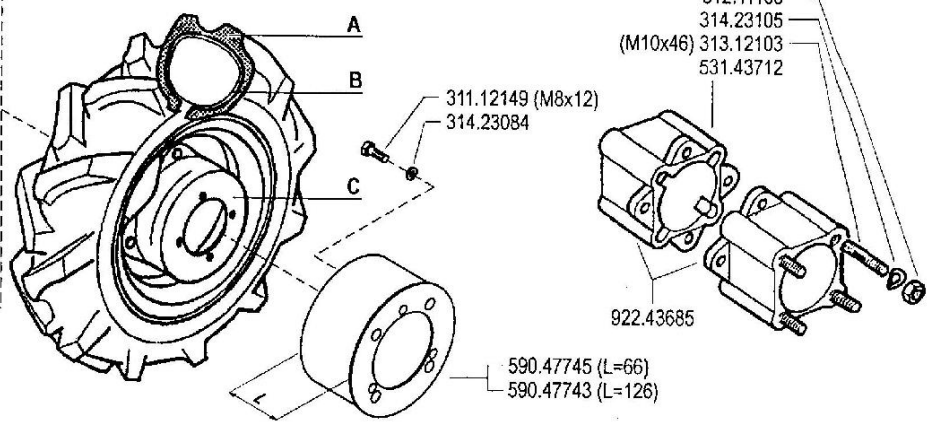

A	B	C
3.50 - 8" (500)	391.13502	394.13502	580.52325
3.50 - 8"	391.13502	394.13502	580.52326
4.00 - 8"	391.14008	394.14008	580.52326
4.0 - 10"	391.14010	394.14010	580.52327
5.0 - 10"	391.15010	394.15010	580.52327
21 x 11.00 - 8"	391.13501	TUBELESS	580.52274 ★ (1)

★ 924.57794

KIT GEMELLAGGIO PER 4.0-10" / 5.0-10"
TWINNING KIT FOR 4.0-10" / 5.0-10"
JUMELAGE KIT POUR 4.0-10" / 5.0-10"
KIT GEMELOS POR 4.0-10" / 5.0-10"
ZWILLINGSKIT 4.0-10" / 5.0-10"

- ★ (4.00-8") 592.59567
- ★ (4.0-10") 592.59563
- ★ (5.0-10") 592.59555

- (4.0-10")
- (5.0-10")
- (21x11.00-8")

(1) sostituisce 580.52331

FERRARI

500 serie 95

RUOTE

WHEELS
RUEDAS

ROUES
RÄDER

DALLA MACCHINA
DE LA MAQUINA
DE LA MACHINE
FROM THE MACHINE
AB DER MASCHINE

AGGIORNAMENTO
REVISION
MISE A JOUR
APLAZAMIENTO
ANPASSUNG

11
3
12/2003

★N

ZENNE